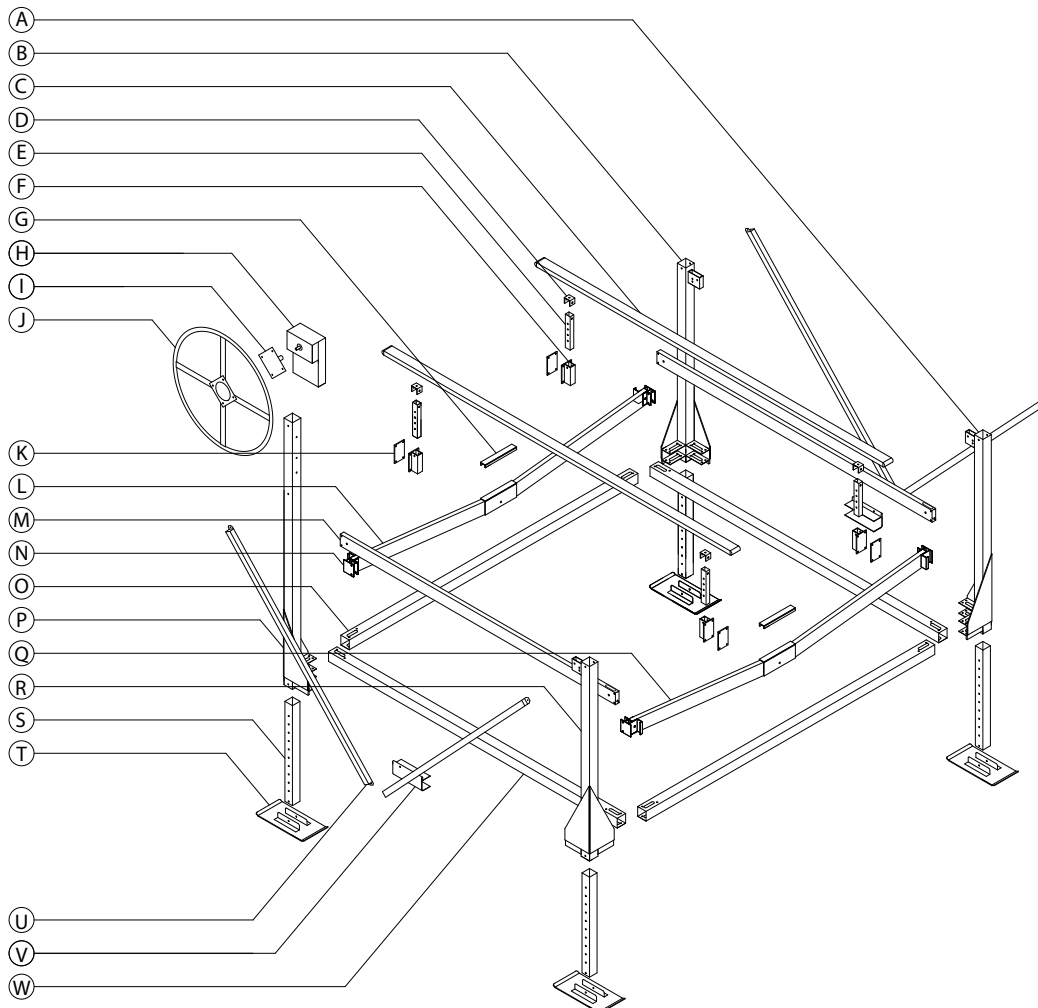

LSV30/40C

BOLT LIST BPV30BSS

PART NO.	PART NAME	QTY.
20848SS	STEP 1	
X420	3/8" x 5" hex bolt	16
Z451	3/8" hex lock nut	16
X452	3/8" flat washer	32
CP1	3/8" x 4" bent clevis pin	4
HPC	1/8" hairpin cotter	4
20849SS	STEP 2	
X420	3/8" x 5" hex bolt	2
Z451	3/8" hex lock nut	2
X508	1/2" x 2" hex bolt	1
Z551	1/2" hex lock nut	1
Y552	large aluminum washer	2
20890	5/32 allen wrench	1

20850SS	STEP 3	
X410	3/8" x 2 1/2" hex bolt	4
Z451	3/8" hex lock nut	4
X508	1/2" x 2" hex bolt	2
Z551	1/2" hex lock nut	2
SHACKLE	3/8" shackle	2
20851SS	STEP 4	
X410	3/8" x 2 1/2" hex bolt	4
Z451	3/8" hex lock nut	4
X508	1/2" x 2" hex bolt	2
Z551	1/2" hex lock nut	2
SHACKLE	3/8" shackle	2
20852SS	STEP 5	
X410	3/8" x 2 1/2" hex bolt	16
Z451	3/8" hex lock nut	16
CP	3/8" x 2 1/2" clevis pin	4
HPC	1/8" hairpin cotter	4

LSV30/40C Vertical Boat Lift, 3000/4000 lbs. Capacity, 108"/120" Beam Width, 54" Lift Height

PARTS LIST LSV30108C

REF.	PART NO.	PART NAME	QTY.
A	20834	Mainframe Post #3	1
B	20833	Mainframe Post #2	1
C	BUNKAV	Bunk Assembly	2
D	21026	Bunk Channel	4
E	BDL12	Bunk Down Leg	4
F	20676	Bunk Socket	4
G	20855	Cradle Cover	2
H	W4	4000 lb. Winch	1
I	20886	Shaft Adapter	1
J	LS2005B	41" Wheel	1
K	20678	Bunk Socket Plate	4
L	21038	Cradle Front	1
M	21039	Cradle Spreader	2
N	20862	Cradle Roller Kit	4
O	20836	Mainframe Spreader 108"	2
P	20832	Mainframe Post #1	1
Q	21038	Cradle Rear	1
R	20833	Mainframe Post #4	1
S	20989	Leg Tube 36"	4
T	20990	Foot Pad	4
W	20837	Mainframe Spreader 120"	2

PARTS LIST LSV30120C *same as LSV30108C except replace with the following:*

REF.	PART NO.	PART NAME	QTY.
L	21040	Cradle Front	1
O	20837	Mainframe Spreader 120"	2
Q	21040	Cradle Rear	1

PARTS LIST LSV40108/120C *same as LSV30108/120C with the addition of:*